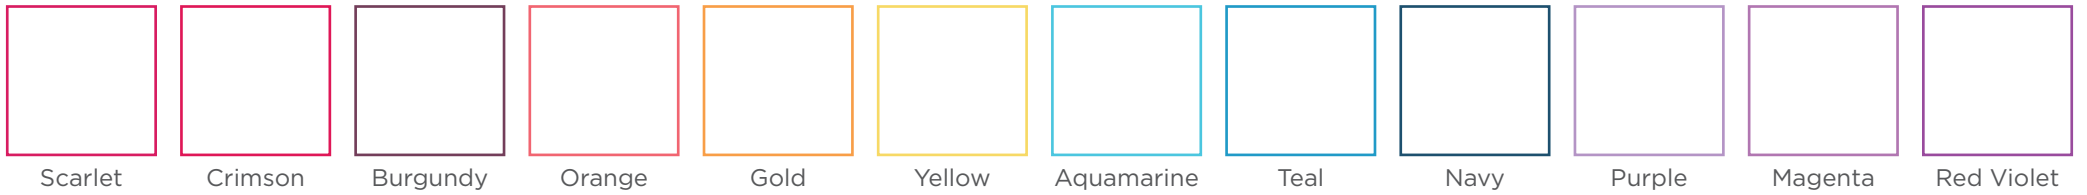

Essentials

Primary

Nature

Floral