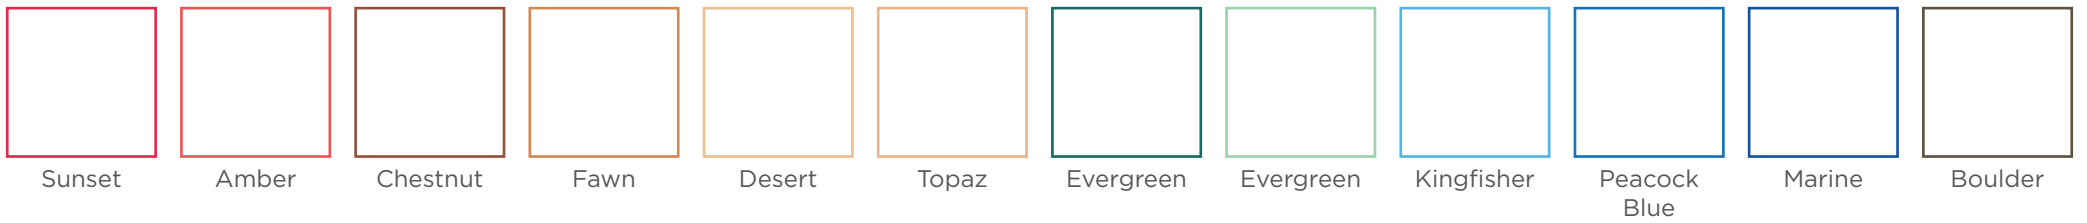

Essentials

Primary

Nature

Floral