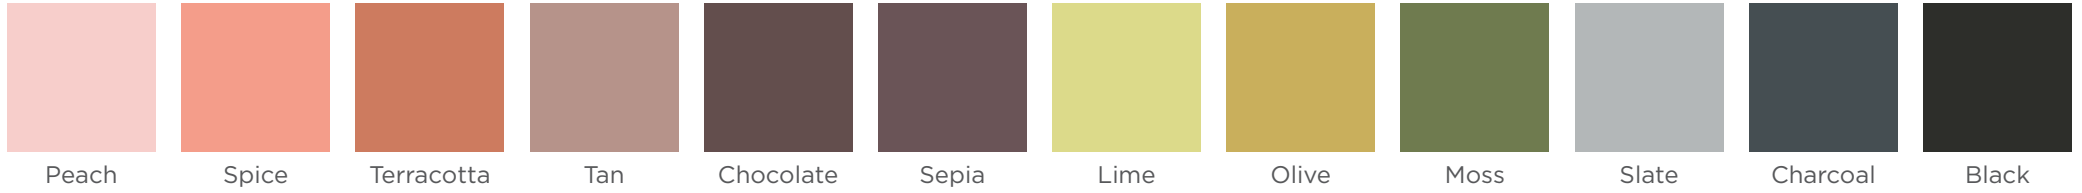

AQUA™
by SPECTRUM noir™

COLOUR CHART 2017

Essentials

Primary

Nature

Floral