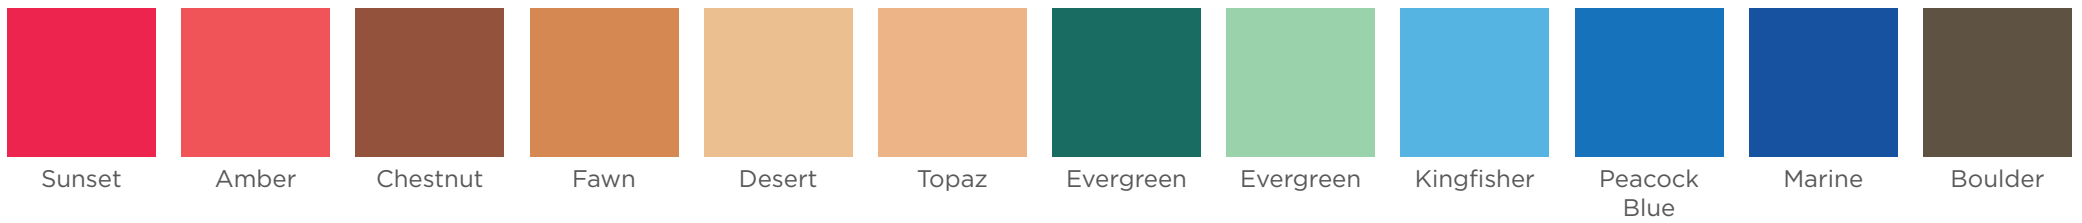

AQUA™
by SPECTRUM noir™

COLOUR CHART 2017

Essentials

Primary

Nature

Floral